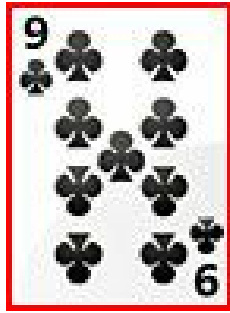

Castle White - Enchanted Wave 6

Queen Letizia of Spain - 15.09.1972

Mayan Kin 70: White Overtone Dog

I empower in order to love
 Commanding loyalty
 I seal the process of heart
 With the overtone tone of radiance
 I am guided by the power of endlessness

Time Tunnel
The Atari Alliance

The central graphic is a circular emblem with a multi-colored rainbow border. Inside the border, the text "Time Tunnel" is written in a large, bold, black font at the top, and "The Atari Alliance" is written at the bottom. In the center of the emblem is a green and red square with a white cross-like pattern. Surrounding this central square are several smaller icons: a Hindu deity (Goddess Kali) in the top-left, a Star Wars character (Darth Vader) in the top-right, a sphinx in the bottom-left, and Chewbacca in the bottom-right. The entire emblem is set against a black background.